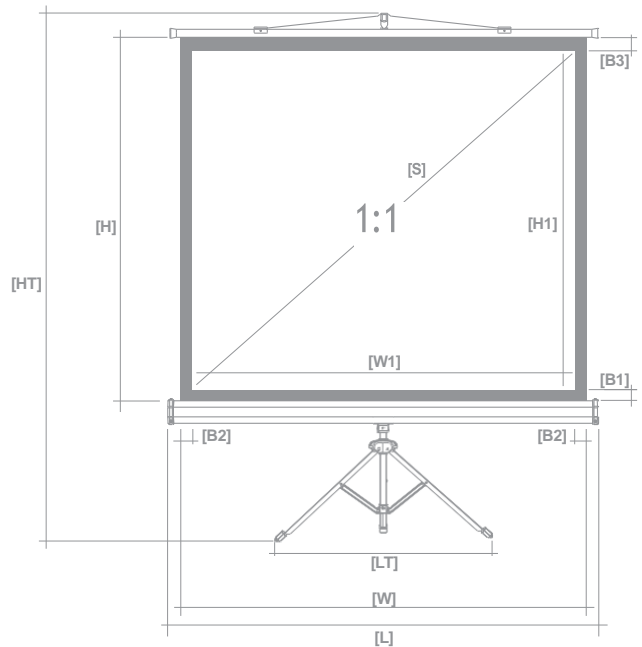

TRIPOD SCREENS

KEYSTONE
CORRECTION

**MATTE WHITE
SCREEN /
BLACKOUT**