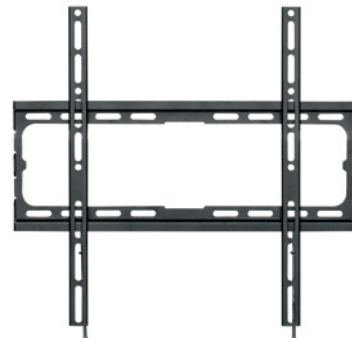

035F

EAN: 5603209000960

32"-70" | VESA 200X200 to 400X400 | 45 MAX

MOUNTING PROFILE: 20MM