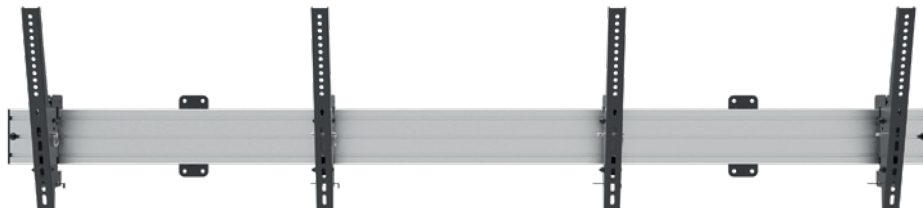

EXAMPLE 50

2X1 MENU BOARD

MODULAR

EXAMPLE 50
2 DISPLAYS
(2X1 TILT MENUBOARD)

43"-60"

VESA
200X200 to
600X400

MOUNTING
PROFILE 123

kg
50 MAX
DISPLAY