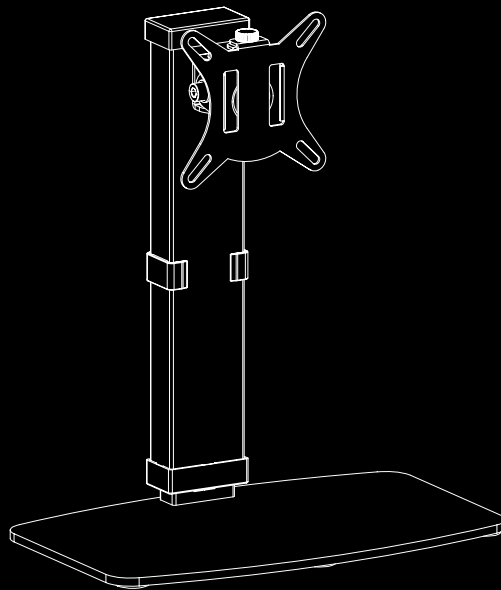

02

IT SOLUTIONS

FLOOR MOUNTS
DESK MOUNTS
WALL MOUNTS
ACCESSORIES FOR IT SOLUTIONS