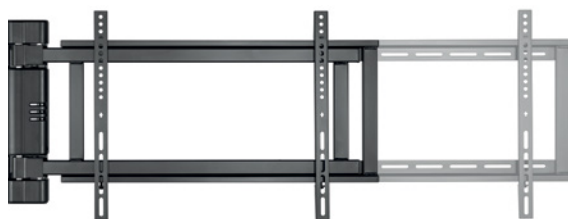

# WM600M

EAN: 5603209006030

RF REMOTE CONTROL  
INCLUDED

32"-75"

MOUNTING PROFILE: 56MM | EXTENSION: 775-1220MM  
SWIVEL 170° | ANTI-COLLISION SYSTEM | 2 MEMORY SETTINGS | LEFT AND RIGHT INSTALATION

ALL DIMENSIONS (MM)