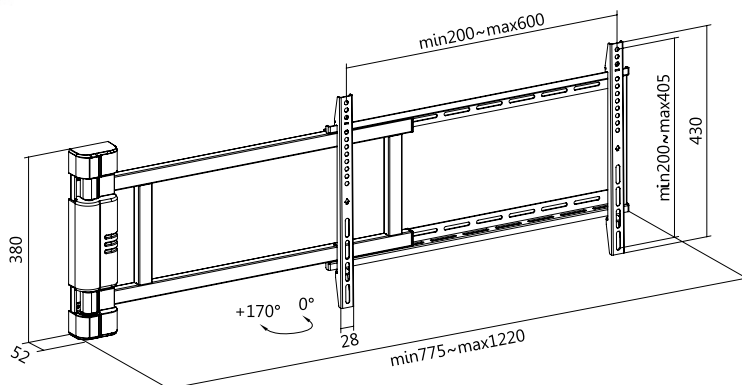

# WM600M

EAN: 5603209006030

RF REMOTE CONTROL  
INCLUDED

32"-75"

MOUNTING PROFILE: 56MM | EXTENSION: 775-1220MM  
SWIVEL 170° | ANTI-COLLISION SYSTEM | 2 MEMORY SETTINGS | LEFT AND RIGHT INSTALATION

ALL DIMENSIONS (MM)