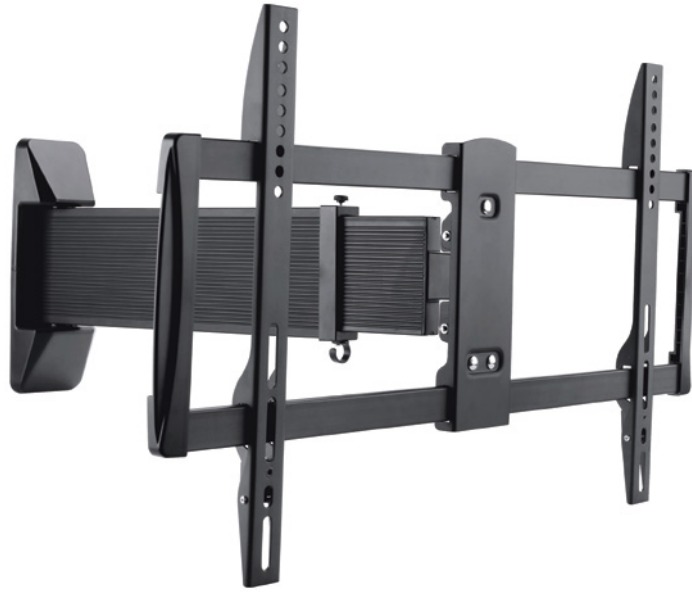

245

EAN: 5603209002452

37"-70"

VESA
200X200 to
600X400

kg
40 MAX

EXTENSION: 45-680MM
TILT +8° -12° | SWIVEL ±90° / ±90° | LEVEL ±3°