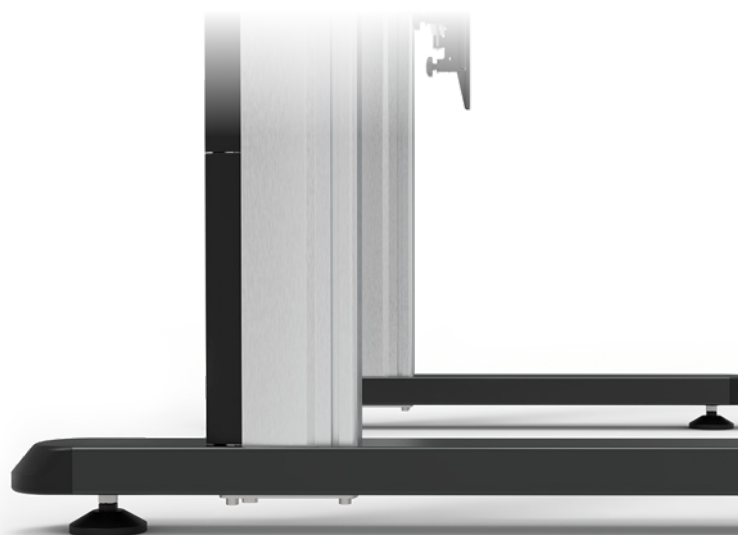

### VW266

EAN: 5603209022665  
POLE PLATE

**VW COMPATIBLE**  
(FOR VW211)

A photograph of two men in a server room or data center. They are looking at multiple computer monitors displaying data and code. The room is dimly lit with blue light from the screens and rows of server racks in the background, which are illuminated with warm, glowing lights. The overall atmosphere is professional and technical.