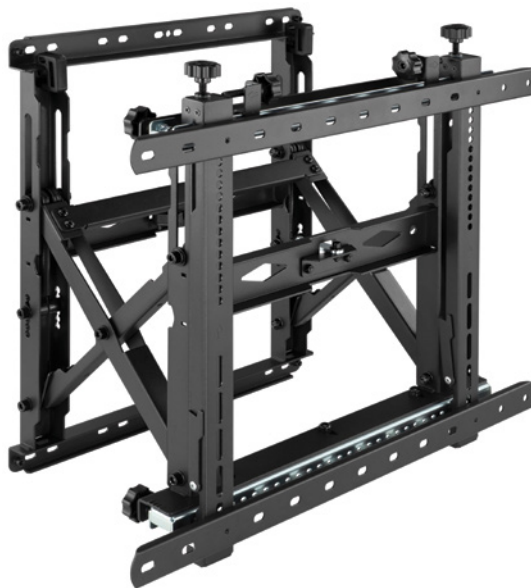

VW1000

EAN: 5603209010006

POP-OUT FUNCTION
INCLUDED

EASY LOCK / UNLOCK
DISPLAY

ALL ACCESSORIES
FOR AV
SOLUTIONS
PAGE 55

37"-70"

VESA
200X200 to
600X400

kg
45 MAX

POP-OUT

LOCKABLE

MOUNTING PROFILE: 60-202MM
(PADLOCK NOT INCLUDED)

VWPO3600

EAN: 5603209000786

POP-OUT FUNCTION
INCLUDED

EASY LOCK / UNLOCK
DISPLAY

45"-70"

VESA
200X200 to
600X400

kg
70 MAX

POP-OUT

LOCKABLE

MOUNTING PROFILE: 120-325MM
MICRO-ADJUSTMENT | TILT +2° -3° (PADLOCK NOT INCLUDED)