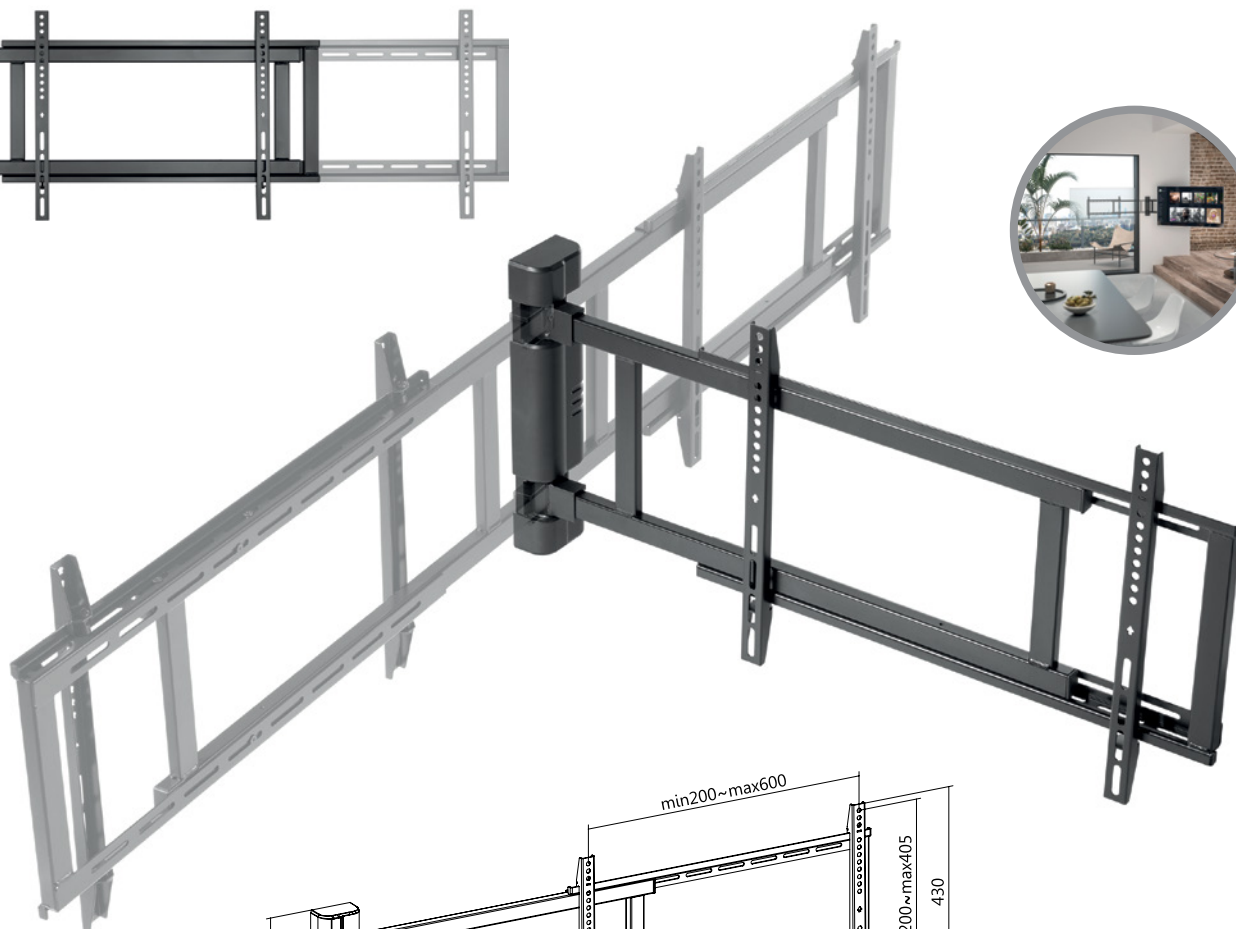

# WM600M

EAN: 5603209006030

RF REMOTE CONTROL  
INCLUDED

32"-75"

MOUNTING PROFILE: 56MM | EXTENSION: 775-1220MM  
SWIVEL 170° | ANTI-COLLISION SYSTEM | 2 MEMORY SETTINGS | LEFT AND RIGHT INSTALATION

ALL DIMENSIONS (MM)