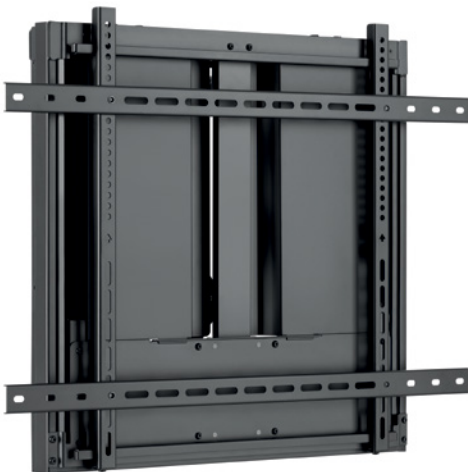

IWD-5070

EAN: 5603209050705

WEIGHT
BALANCE

UP-DOWN
INTERACTIVE
DISPLAYS

50"-70"

VESA
200X200 to
800X600

kg
40/60 MAX

ADJUSTABLE HEIGHT: 400MM
MOUNTING PROFILE: 127MM