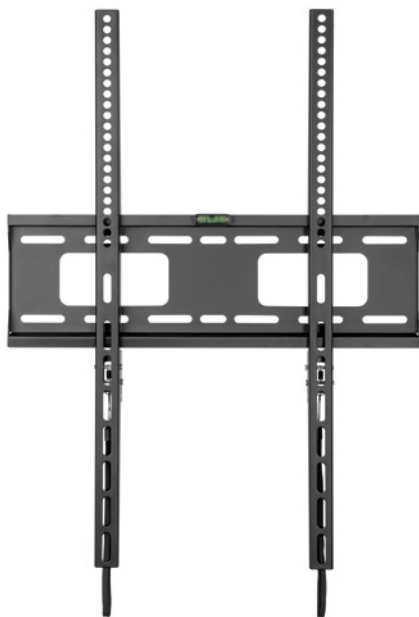

WM4060F

EAN: 5603209001769

37"-90"

VESA
200X200 to
400X600

kg
75 MAX

LOCKABLE

MOUNTING PROFILE: 27MM
DETACHABLE VESA (PADLOCK NOT INCLUDED)