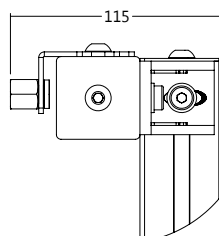

ALL DIMENSIONS (MM)

EASY TO INSTALL
AND COMBINE