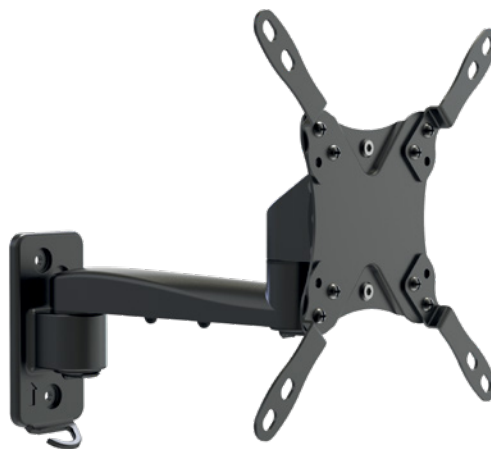

### 050

EAN: 5603209000939

26"-65" | VESA 75X75 to 400X400 | 30 MAX

MOUNTING PROFILE: 88-201MM  
TILT ±20° | SWIVEL ±90° / ±90°

## 250

EAN: 5603209002506

21"-43"

VESA  
75X75 to  
200X200

kg  
35 MAX

MOUNTING PROFILE: 95MM  
TILT +8 -12° | SWIVEL ±45°

## 251

EAN: 5603209002513

21"-43"

VESA  
75X75 to  
200X200

kg  
30 MAX

MOUNTING PROFILE: 95-275MM  
TILT +8 -12° | SWIVEL ±90° / ±90°

## 252

EAN: 5603209002520

21"-43"

VESA  
75X75 to  
200X200

kg  
25 MAX

MOUNTING PROFILE: 95-365MM  
TILT +8 -12° | SWIVEL ±90° / ±180° / ±90°