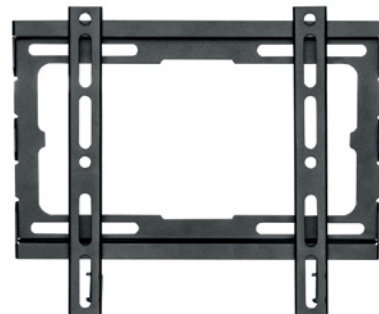

030F

EAN: 5603209000953

13"-43" | VESA 50X50 to 200X200 | 45 MAX

MOUNTING PROFILE: 20MM