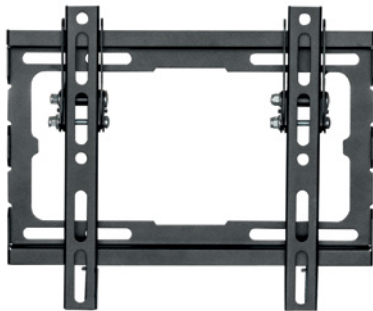

### 020

EAN: 5603209000908

13"-43" | VESA 50X50 to 200X200 | 30 MAX

MOUNTING PROFILE: 98MM  
TILT ±20° | SWIVEL ±30°

### 025

EAN: 5603209000694

CABLE MANAGEMENT INCLUDED

13"-43" | VESA 75X75 to 200X200 | 20 MAX

MOUNTING PROFILE: 60-190MM  
TILT +5° -12° | SWIVEL ±90° / ±90° | LEVEL ±3°

### 030

EAN: 5603209000915

13"-43" | VESA 50X50 to 200X200 | 45 MAX

MOUNTING PROFILE: 20MM  
TILT +0° -8°