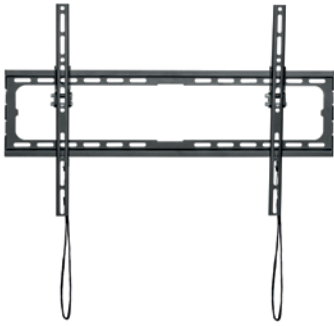

### 035F

EAN: 5603209000960

32"-70" | VESA 200X200 to 400X400 | 45 MAX

MOUNTING PROFILE: 20MM

### 040

EAN: 5603209000922

37"-90" | VESA 200X200 to 600X400 | 45 MAX

MOUNTING PROFILE: 20MM  
TILT +0° -8°

### 050

EAN: 5603209000939

26"-65" | VESA 75X75 to 400X400 | 30 MAX

MOUNTING PROFILE: 88-201MM  
TILT ±20° | SWIVEL ±90° / ±90°