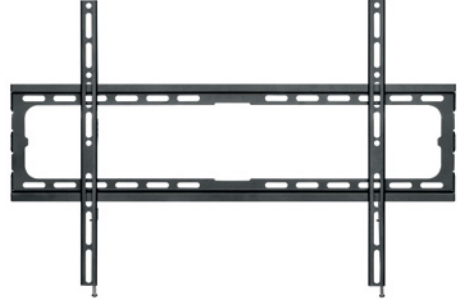

040F

EAN: 5603209000977

37"-90" | VESA 200X200 to 600X400 | 45 MAX

MOUNTING PROFILE: 20MM