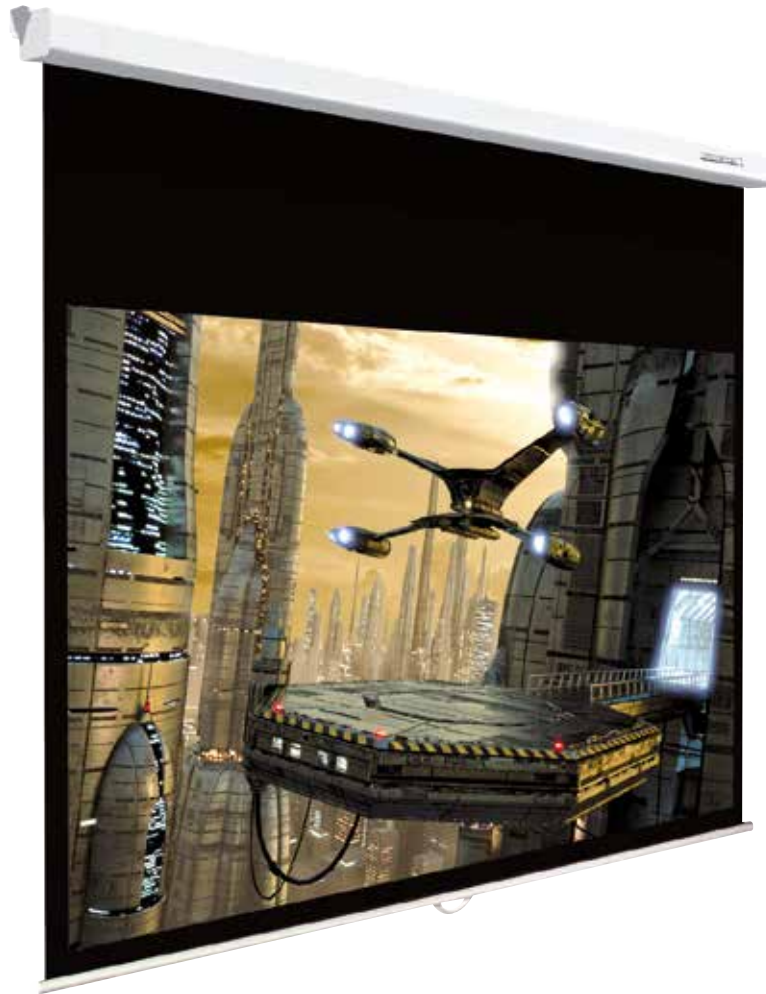

Écran manuel

MANUAL SCREEN

Manuel
Manual

Rétractable
Retractable

Facile à installer
Easy to install

Mural, plafond ou suspendu
Wall, ceiling or suspended

Système de blocage automatique
Automatic locking system