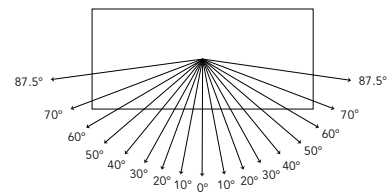

Toile lumière ambiante

AMBIENT LIGHT REFLECTING CANVAS

La toile **Ambient Light Reflecting** offre une construction micro-structurée. C'est un nouveau type de surface qui absorbe la lumière ambiante de la pièce tout en réfléchissant le faisceau lumineux du vidéoprojecteur à focale courte vers le spectateur. 100 fois plus lumineuse qu'une toile classique, cette surface technique offre un haut niveau de contraste et les meilleures caractéristiques de visualisation possible en plein jour:

*The **Ambient Light Reflecting** canvas is micro-structured. This is a new kind of surface that absorbs the room's ambient light, all whilst reflecting the short throw projector's light beam towards the viewer. The canvas also offers a high level of contrast and the best viewing specs possible in a particularly bright environment.*

Disponible sur les écrans
Available for these screens :

MOVIE PALACE
UHD4K EXTRA BRIGHT

EDEN
EXTRA BRIGHT

COLISEUM
EXTRA BRIGHT

Directivité 175°
Viewing angle: 175°