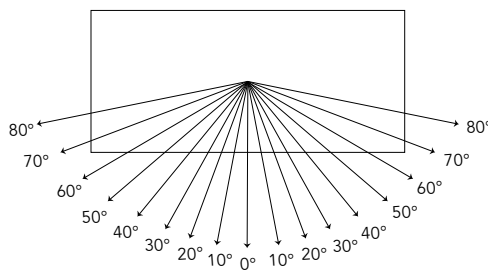

Disponible sur les écrans
Available for these screens :

PLAZZA
HD

CAPITOL HD

EMBASSY HD

MAJESTIC
HD

SHOW
PLACE
HD

Directivité : 160°
Viewing angle: 160°

Gain de 1.0
Gain: 1.0

* Kelvin : Le degré Kelvin (°K) permet de mesurer la couleur de la lumière perçue par l'œil humain. On l'utilise pour mesurer la température de couleur.

The UHD 4K canvas is made from flexible PVC. Unlike the Lumene HD matt white canvas, the surface of the UHD 4K screen is covered in diamond-shaped microbeads which allow a perfect reflection of 4K picture. The lower white layer's colour temperature is 6000K and the difference between reflected light and ambient light is less than 60K. What you get is an extremely detailed, pure reflection which is true to the video projector's original image.*

**Kelvin: The Kelvin scale (°K) is used to measure colour temperature as perceived by the human eye. It is used to measure what is commonly called "colour temperature".*

Directivité : 160°
Viewing angle: 160°