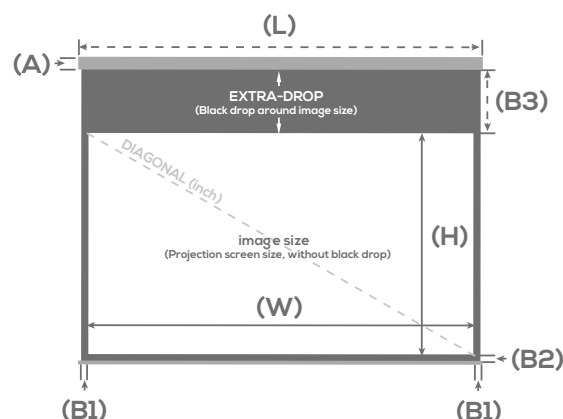

Toile

Surface de projection : toile Lumene HD
Gain de 1.0
Directivité 160°
Sans point de brillance
Traitement anti-jaunissement, anti-poussière,
anti-gondolement
Dos noir occultant
Bords noirs
Parfaitement adapté aux projecteurs à matrice LCD/DLP

Screen material

Lumene HD canvas
Gain 1.0
Directivity 160°
No shine point
Treatments : anti-yellowing, anti-mold, and anti-gondolement
Black-out back fabric
Black borders
Optimal surface for LCD projectors

Garantie

2 ans

Warranty

2 years

	Carter / Case A	Carter / Case B
Description	Acier laqué blanc, installation facile et rapide, fixation murale ou plafond <i>White lacquered steel, easy and fast install, wall or ceiling mount</i>	
Contrôle <i>Control system</i>	Commande infra-rouge intégrée, Télécommande IR avec piles fournies, Capteur IR déporté fourni, Commande manuelle (Up, Stop, Down) <i>Built-in IR control system, IR remote control and Deported IR sensor provided, Manual switch (Up, Stop, Down)</i>	
RS232	Oui / Yes	Non / No
Moteur <i>Motor</i>	Tubulaire <i>Tubular</i>	Synchrone <i>Synchronous</i>
Fixation <i>Bracket</i>	Type A 	Type B

Formats Ratio	Toiles Fabric	REF LUMENE	Carter Case	Taille utile de l'image Image size W x H cm	Diagonale Diagonal (inch)	Dimensions hors-tout du carter Overall dimensions L x A x P cm	Bords noirs et Extra-drop (mm) Black borders & Extra-drop (mm)			Dimensions packaging (cm)	Poids net / brut Net / gross weight (kg)
							Côtés Sides (B1)	Bas Bottom (B2)	Haut Top (B3)		
4:3	BLANC MAT, BORDS NOIRS MATT WHITE, BLACK EDGES	EMBASSY HD 150V	B	146 x 110	72	183 x 8 x 8	30	55	80	236 x 16 x 24	11,5 / 14
		EMBASSY HD 170V	B	171 x 128	84	209 x 8 x 8	50	55	80	236 x 16 x 24	11,5 / 14
		EMBASSY HD 200V	B	203 x 152	100	240 x 8 x 8	50	55	80	267 x 17 x 14	12,6 / 15
		EMBASSY HD 240V	B	234 x 176	120	270 x 8 x 8	47	55	80	297 x 17 x 14	14,5 / 17
		EMBASSY HD 270V	A	270 x 203	130	300 x 11 x 11	50	80	80	320 x 22 x 17	20,6 / 22,3
16:9	BLANC MAT, BORDS NOIRS MATT WHITE, BLACK EDGES	EMBASSY HD 300V	A	305 x 229	150	334 x 11 x 11	50	80	80	360 x 22 x 17	24 / 27,9
		EMBASSY HD 150 C	B	146 x 82	72	183 x 8 x 8	30	55	700	236 x 16 x 24	11,5 / 14
		EMBASSY HD 170 C	B	171 x 96	77	209 x 8 x 8	50	55	700	236 x 16 x 24	11,5 / 14
		EMBASSY HD 200 C	B	203 x 115	92	240 x 8 x 8	50	55	500	267 x 17 x 14	12,6 / 15
		EMBASSY HD 240 C	B	234 x 132	106	270 x 8 x 8	47	55	500	297 x 17 x 14	14,5 / 17
	BLANC MAT, ENROULEMENT INVERSÉ MATT WHITE, REVERSED	EMBASSY HD 270 C	A	270 x 152	122	300 x 11 x 11	50	80	300	320 x 22 x 17	22,88 / 27,25
		EMBASSY HD 300 C	A	305 x 172	138	334 x 11 x 11	50	80	300	360 x 22 x 17	25 / 30
		EMBASSY HD 150 CR	B	146 x 82	66	183 x 8 x 8	30	55	700	236 x 16 x 24	11,5 / 14
		EMBASSY HD 170 CR	B	171 x 96	77	209 x 8 x 8	50	55	700	236 x 16 x 24	11,5 / 14
		EMBASSY HD 200 CR	B	203 x 115	92	240 x 8 x 8	50	55	500	267 x 17 x 14	12,6 / 15
16:10	BLANC MAT, BORDS NOIRS MATT WHITE, BLACK EDGES	EMBASSY HD 240 CR	B	234 x 132	106	270 x 8 x 8	47	55	500	297 x 17 x 14	14,5 / 17
		EMBASSY HD 270 CR	A	270 x 152	122	300 x 11 x 11	50	80	300	320 x 22 x 17	22,88 / 27,25
		EMBASSY HD 300 CR	A	305 x 172	138	334 x 11 x 11	50	55	300	360 x 22 x 17	25 / 30
		EMBASSY HD 150 I	B	146 x 91	68	183 x 8 x 8	30	55	600	236 x 16 x 24	11,5 / 14
		EMBASSY HD 170 I	B	171 x 107	80	209 x 8 x 8	50	55	600	236 x 16 x 24	11,5 / 14
		EMBASSY HD 200 I	B	203 x 127	94	240 x 8 x 8	50	55	500	267 x 17 x 14	12,6 / 15
1:1	BLANC MAT, BORDS NOIRS MATT WHITE, BLACK EDGES	EMBASSY HD 240 I	B	234 x 146	108	270 x 8 x 8	50	55	400	297 x 17 x 14	14,5 / 17
		EMBASSY HD 270 I	A	270 x 169	125	300 x 11 x 11	50	80	300	320 x 22 x 17	22,88 / 27,25
		EMBASSY HD 300 I	A	305 x 191	141	334 x 11 x 11	50	80	300	360 x 22 x 17	25 / 30
		EMBASSY HD 150	B	152 x 152	60	183 x 8 x 8	25	55	80	236 x 16 x 24	11,5 / 14
2,35:1	BLANC MAT, BORDS NOIRS MATT WHITE, BLACK EDGES	EMBASSY HD 170	B	178 x 178	70	212 x 8 x 8	23	55	80	236 x 16 x 24	11,5 / 14
		EMBASSY HD 200	B	203 x 203	84	240 x 8 x 8	50	55	80	267 x 17 x 14	12,6 / 15
		EMBASSY HD 240	A	234 x 234	96	270 x 11 x 11	47	55	80	297 x 17 x 14	14,5 / 17
		EMBASSY HD 150 P	B	146 x 62	62	183 x 8 x 8	30	55	700	236 x 16 x 24	11,5 / 14
		EMBASSY HD 170 P	B	171 x 73	73	209 x 8 x 8	50	55	700	236 x 16 x 24	11,5 / 14
		EMBASSY HD 200 P	B	203 x 86	87	240 x 8 x 8	50	55	700	267 x 17 x 14	12,6 / 15
		EMBASSY HD 240 P	B	234 x 100	100	270 x 8 x 8	47	55	700	297 x 17 x 14	14,5 / 17
EMBASSY HD 270 P	A	270 x 115	115	300 x 11 x 11	50	80	700	320 x 22 x 17	22,88 / 27,25		
EMBASSY HD 300 P	A	305 x 130	130	334 x 11 x 11	50	80	700	360 x 22 x 17	25 / 30		

Vous trouverez toutes nos astuces et tutoriels de montage sur notre site internet dans la rubrique FAQ :