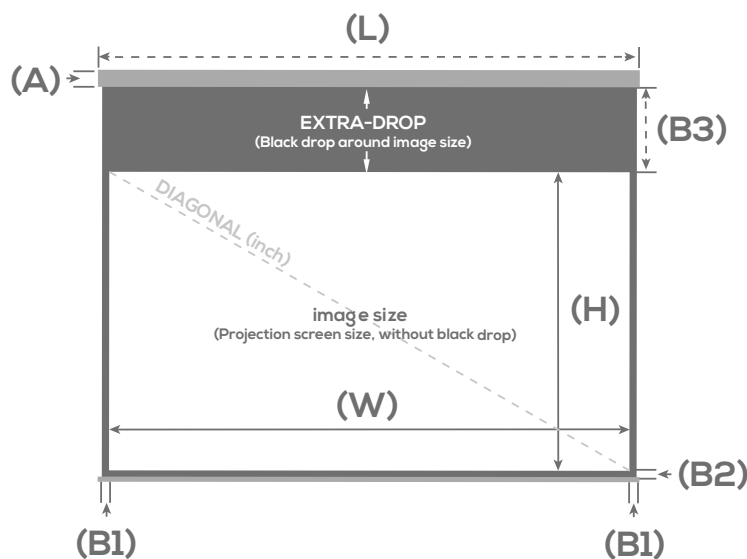

Built-in IR remote control system

12V Trigger cable (10 meters length)

Deported IR sensor provided

Manual switch (Up, Stop, Down)

Warranty

2 years

Formats Ratio	Toiles Fabric	REF LUMENE	Taille utile de l'image Image size W x H cm	Diagonale Diagonal (inch) (inch)	Dimensions hors-tout du carter Overall dimensions L x A x P cm	Bords noirs et Extra-drop (mm) Black borders & Extra-drop (mm)			Dimensions packaging (cm)	Poids net / brut Net / gross weight (kg)
						Côtés Sides (B1)	Bas Bottom (B2)	Haut Top (B3)		
16:9	BLANC MAT, BORDS NOIRS MATT WHITE, BLACK EDGES	COLISEUM EXTRA BRIGHT 240C	221 X 125	100	250 X 15 X 14	9	0	400	293 X 21 X 21	21/26